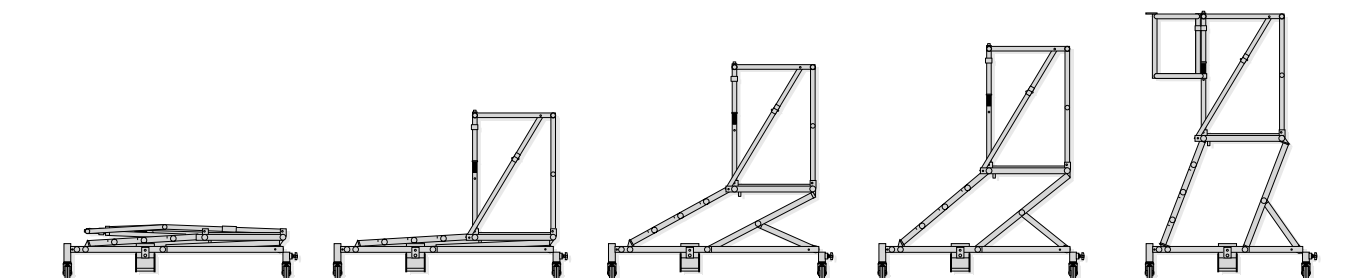

Adjusta-Minit

Table and Diagrams - Page 1 of 1

Order code	Product name	Folded size (m)	Platform size (m)	Platform ht (m)	Max Safe W/H (m)	Duty Rating kg/stone	Weight (kg)
308514	Adjusta Minit	1.960 x 0.730 x 0.490	0.604 x 0.600	1.250	3.250	150/ 23.6	35
				1.025			
				0.800			
				0.400			