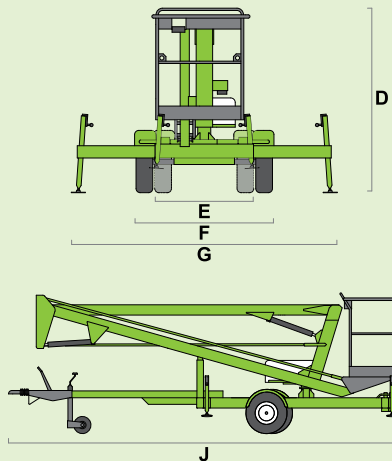

# 120

(A) 12.33m  
40ft 6in

(B) 10.33m  
34ft

(C) 5m  
16ft 6in

200kg  
440lbs

1.1m x 0.65m  
3ft 7in x 2ft 2in

(D) 1.9m  
6ft 3in

(E) 1.1m  
3ft 7in

(F) 1.5m  
4ft 11in

(G) 2.7m  
8ft 10in

(J) 5.75m  
18ft 10in

1195kg  
2630lbs

**niftylift**

Chalkdell Drive, Shenley Wood,  
Milton Keynes, MK5 6GF  
England, United Kingdom  
+44 (0)1908 223456  
sales@niftylift.com  
www.niftylift.com