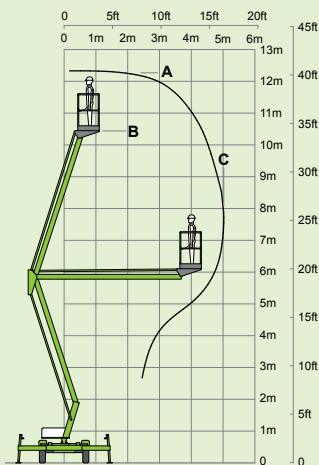

# 120

(A) 12.33m  
40ft 6in

(B) 10.33m  
34ft

(C) 5m  
16ft 6in

200kg  
440lbs

1.1m x 0.65m  
3ft 7in x 2ft 2in

(D) 1.9m  
6ft 3in

(E) 1.1m  
3ft 7in

(F) 1.5m  
4ft 11in

(G) 2.7m  
8ft 10in

(J) 5.75m  
18ft 10in

1195kg  
2630lbs

**niftylift**

Chalkdell Drive, Shenley Wood,  
Milton Keynes, MK5 6GF  
England, United Kingdom  
+44 (0)1908 223456  
sales@niftylift.com  
www.niftylift.com